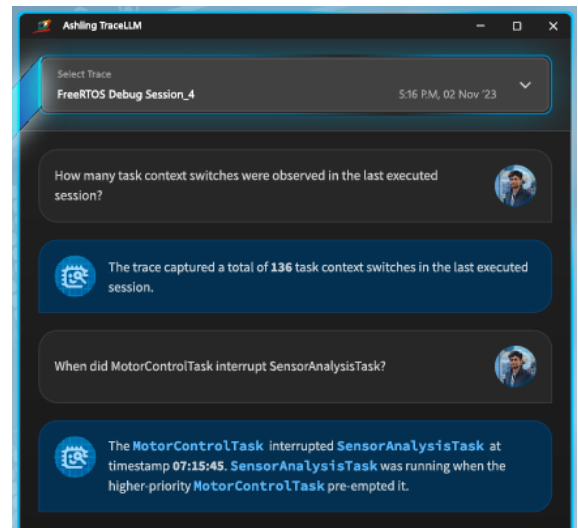

Drum roll please and now the moment we have all been waiting for here in Ashling- the big reveal! We are very excited this year to introduce **TraceLLM** our AI-driven, analysis engine designed by Ashling to enhance RISC-V based systems debug and trace exploration. Built to work seamlessly within Ashling's **RiscFree** Debugger, **TraceLLM** offers unprecedented insights into your program's real-time behaviour through an intelligent trace capture and analysis engine which can be queried using a natural language, prompt-based interface.

Say goodbye to complex dialogs and limited views. Just ask, and **TraceLLM** responds by examining the captured trace and delivers unprecedented insights including pinpointing potential bottlenecks, performance issues and offering actionable insights.