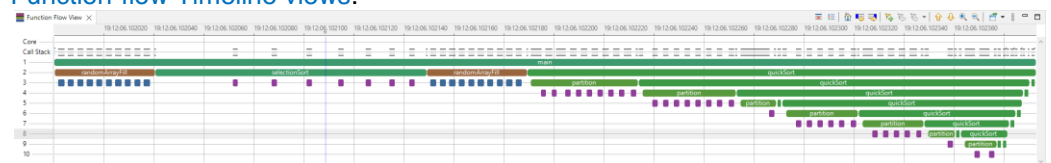

Experts in Embedded Development Tools & Services

www.ashling.com

Ashling RISC-V Summit Product Announcements

Nov 6th, 2023, RISC-V Summit, Santa Clara, Silicon Valley, California, USA

At this year's RISC-V Summit, we'll showcase our latest tools & solutions for RISC-V, including the following:

Vitra-XS Debug and Trace Probe: Designed for embedded developers, this probe supports multiple target architectures, including RISC-V systems with N-Trace or E-Trace, and Arm systems using CoreSight™ trace technologies (ETM, PTM, etc.). It integrates seamlessly with Ashling's recently enhanced **RiscFree™** debugger, now featuring new **Profiling, Code-coverage and Dynamic Function-flow Timeline views**.